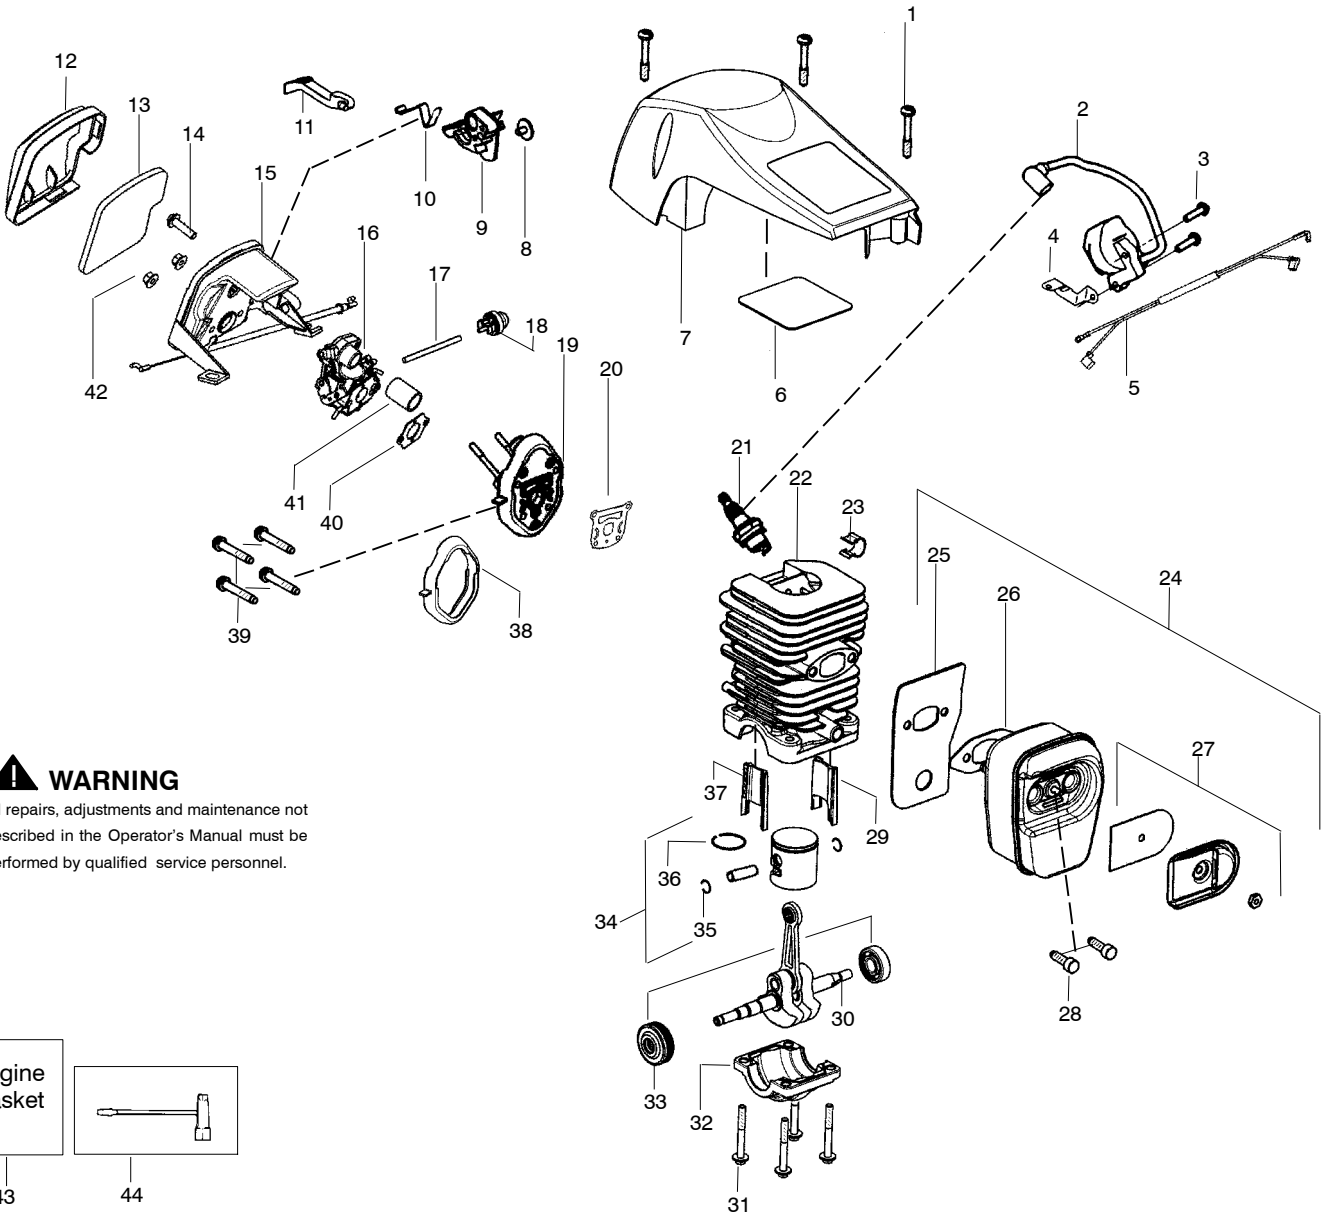

⚠ WARNING
All repairs, adjustments and maintenance not described in the Operator's Manual must be performed by qualified service personnel.

Ref.	Part No.	Description	Ref.	Part No.	Description	Ref.	Part No.	Description
1.	530016153	Screw	19.	530071889	Kit-Carb. Adaptor (Incl. # 20,38,41)	37.	545015401	Insert-Right (gray)Cyl.
2.	545115801	Module-Ignition	20.	530071894	Gasket-cyl. (kit)	38.	530071894	Seal-Adaptor (kit)
3.	530016432	Screw	21.	952030150	Accy-Spark Plug (RCJ-7Y)	39.	530016426	Screw
4.	530058661	Strap-Ground	22.	530071884	Kit-Cylinder (Incl. 29,37)	40.	530071894	Gasket-Carb. (kit)
5.	530057943	Assy-Wire Harness	23.	530016136	Clip-High Tension Lead	41.	530057926	Tube-Intake
6.	530055698	Reflector-Tape	24.	545081801	Kit-Muffler (Incl. 25,26,27,28)	42.	530016101	Nut-Carb.
7.	530057872	Shield-Cylinder(Incl.1,6)	25.	530057942	Backplate-Muffler	43.	530071894	Kit-Gasket (Incl. 20,26,38,40)
8.	530016080	Screw	26.	530071894	Gasket-Muffler (kit)	44.	530031135	Scrench
9.	530057891	Lever-Ignition Switch	27.	545081701	Kit-Spark Arrestor	Not Shown		
10.	530057908	Spring-Ignition Switch	28.	530016338	Bolt-Muffler	115293310		Manual-Operator (Scan)
11.	530059399	Knob-Choke	29.	545015301	Insert-Left (black) Cyl.	115293426		(Euro 1)
12.	530059001	Cover-Air Filter	30.	530150392	Assy-Crankshaft/Rod Bolt	115293526		(Euro 2)
13.	530057869	Filter-Air	31.	530016417	Bolt	115293626		(Euro 3)
14.	530016425	Screw	32.	530057941	Cap-Crankcase	115293726		(Euro 4)
15.	545046901	Housing-Air Filter w/cable	33.	530056363	Assy-Bearing/Seal	115293826		(Euro 5)
16.	---	Carburetor	34.	530071883	Kit-Piston (Incl. 35,36)	✓ 115439856		(Russian)
17.	545070601	Zama W26B (Incl. 18)	35.	530015697	Retainer-Piston Pin	✓ 115294076		(Turkish)
18.	530069247	Kit-Fuel Line (Small)	36.	530038729	Ring-Piston	✓ 577923701		Decal-Warning
	530047721	Bulb-Purge "snap-in"						

✓ = NEW PART NUMBER FOR THIS IPL   ★ = REFER TO THE SERVICE REFERENCE INDICATED FOR MORE INFORMATION. (LOCATED AT END OF IPL)