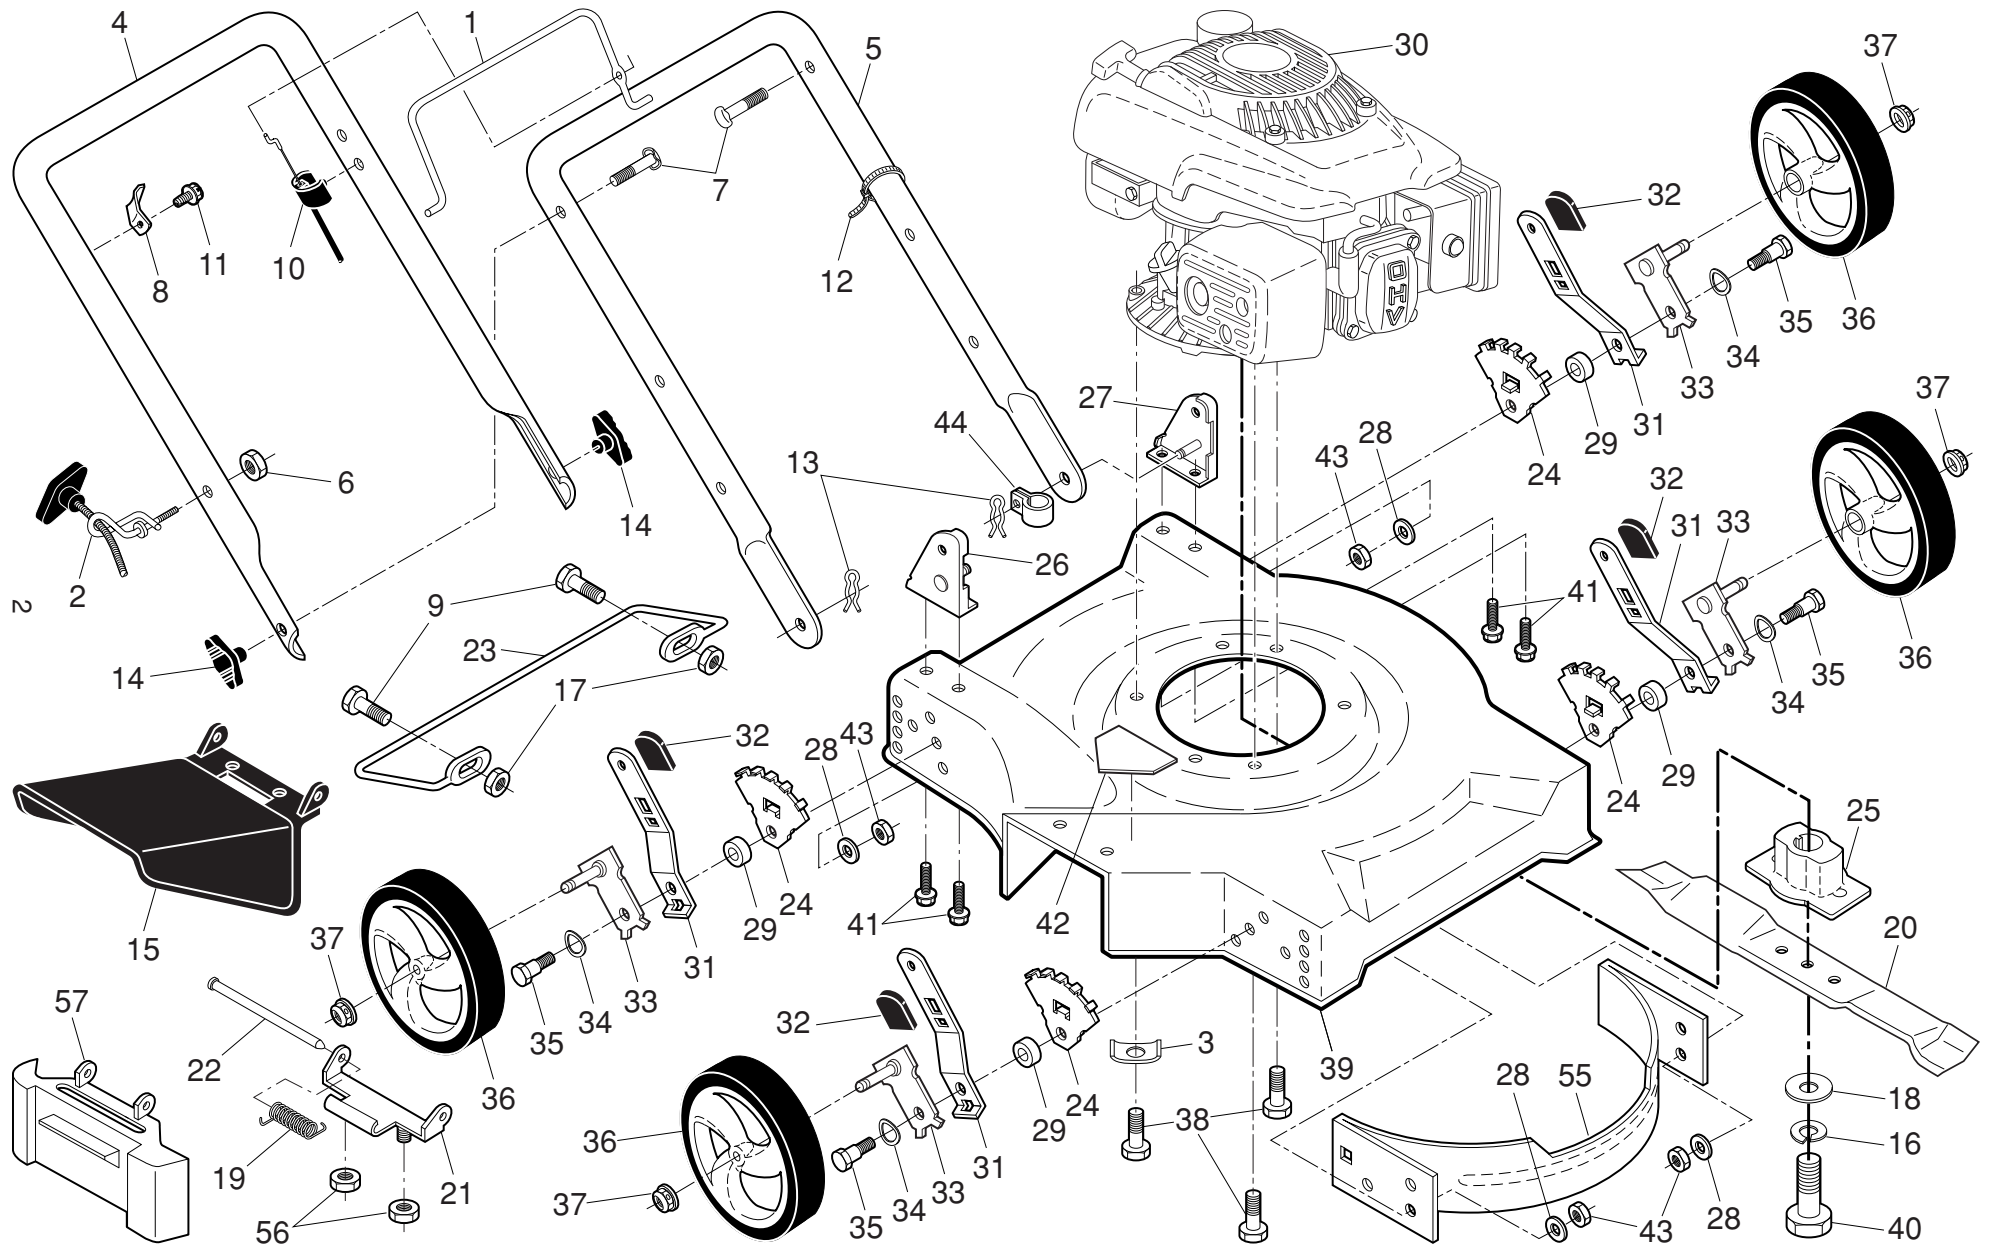

PARTNER ROTARY LAWN MOWER - MODEL NO. P51-550SM (96111003300) PRODUCT NO. 961 11 00-33

PARTNER ROTARY LAWN MOWER - MODEL NO. P51-550SM (96111003300) PRODUCT NO. 961 11 00-33

KEY NO.	PART NO.	DESCRIPTION	KEY NO.	PART NO.	DESCRIPTION
1	532 19 60-25	Control Bar	29	532 40 16-29	Spacer
2	532 19 47-88	Rope Guide	30	532 44 67-87	Engine, Rato, Model Number RV140-1 (For engine service and replacement parts, call HOP, Inc. at 1-800-487-5951)
3	532 12 50-78	Washer, Engine			
4	532 44 82-63	Upper Handle			
5	532 43 45-14	Lower Handle	31	532 40 64-28	Spring, Selector
6	532 13 20-04	Locknut, Hex 1/4-20	32	532 08 78-77	Knob, Selector
7	532 19 15-74	Bolt 1/4-20	33	532 40 78-71	Axle Arm Assembly
8	532 43 00-34	Up-Stop Bracket	34	532 40 16-30	Washer
9	871 19 10-12	Screw	35	532 40 16-38	Shoulder Bolt
10	532 44 09-34	Engine Zone Control Cable	36	532 40 31-14	Wheel & Tire Assembly 8 x 1-3/4
11	532 17 88-48	Screw, Hex Washer Head #10-16 x 5/8	37	532 40 91-48	Nut, Hex
12	532 06 64-26	Wire Tie	38	532 15 04-06	Screw, Hex Head, Threaded, Rolled 3/8-16 x 1
13	532 05 17-93	Hairpin Cotter	39	532 43 09-03	Kit, Lawn Mower Housing
14	532 19 19-38	Handle Knob	40	532 18 17-12	Screw, Machine, Hex Head 3/8-24 x 1-3/8 Grade 8
15	532 43 20-40	Discharge Guard			
16	532 85 02-63	Helical Lock Washer	41	532 14 97-41	Screw
17	532 06 91-80	Nut, Hex	42	532 18 21-66	Danger Decal
18	532 85 10-74	Washer, Hardened	43	873 93 05-00	Locknut, Hex 5/8-16
19	532 41 18-32	Hinge Spring	44	532 19 79-91	Clip, Cable
20	532 14 51-06	Blade, 20"	55	532 14 15-19	Front Baffle
21	532 08 86-02	Hinge Bracket	56	873 80 04-00	Nut, Hex
22	532 15 02-15	Hinge Rod	57	532 41 24-00	Mulcher Plug
23	532 43 19-95	Foot Guard	--	532 14 15-20	Rear Baffle (not shown)
24	532 41 05-94	Bracket, Wheel Adjusting	--	532 18 21-91	Decal, Warning (not shown)
25	532 85 09-77	Blade Adapter	--	532 44 55-48	Operator's Manual, European
26	532 17 09-75	Handle Bracket, RH	--	532 44 55-49	Operator's Manual, Scandanivian
27	532 17 09-77	Handle Bracket, LH	--	532 44 55-50	Operator's Manual, East Bloc
28	532 06 15-37	Washer, Flat	--	532 44 55-51	Operator's Manual, Baltic

NOTE: All component dimensions given in U.S. inches. 1 inch = 25.4 mm. **IMPORTANT:** Use only Original Equipment Manufacturer (O.E.M.) replacement parts. Failure to do so could be hazardous, damage your lawn mower and void your warranty.