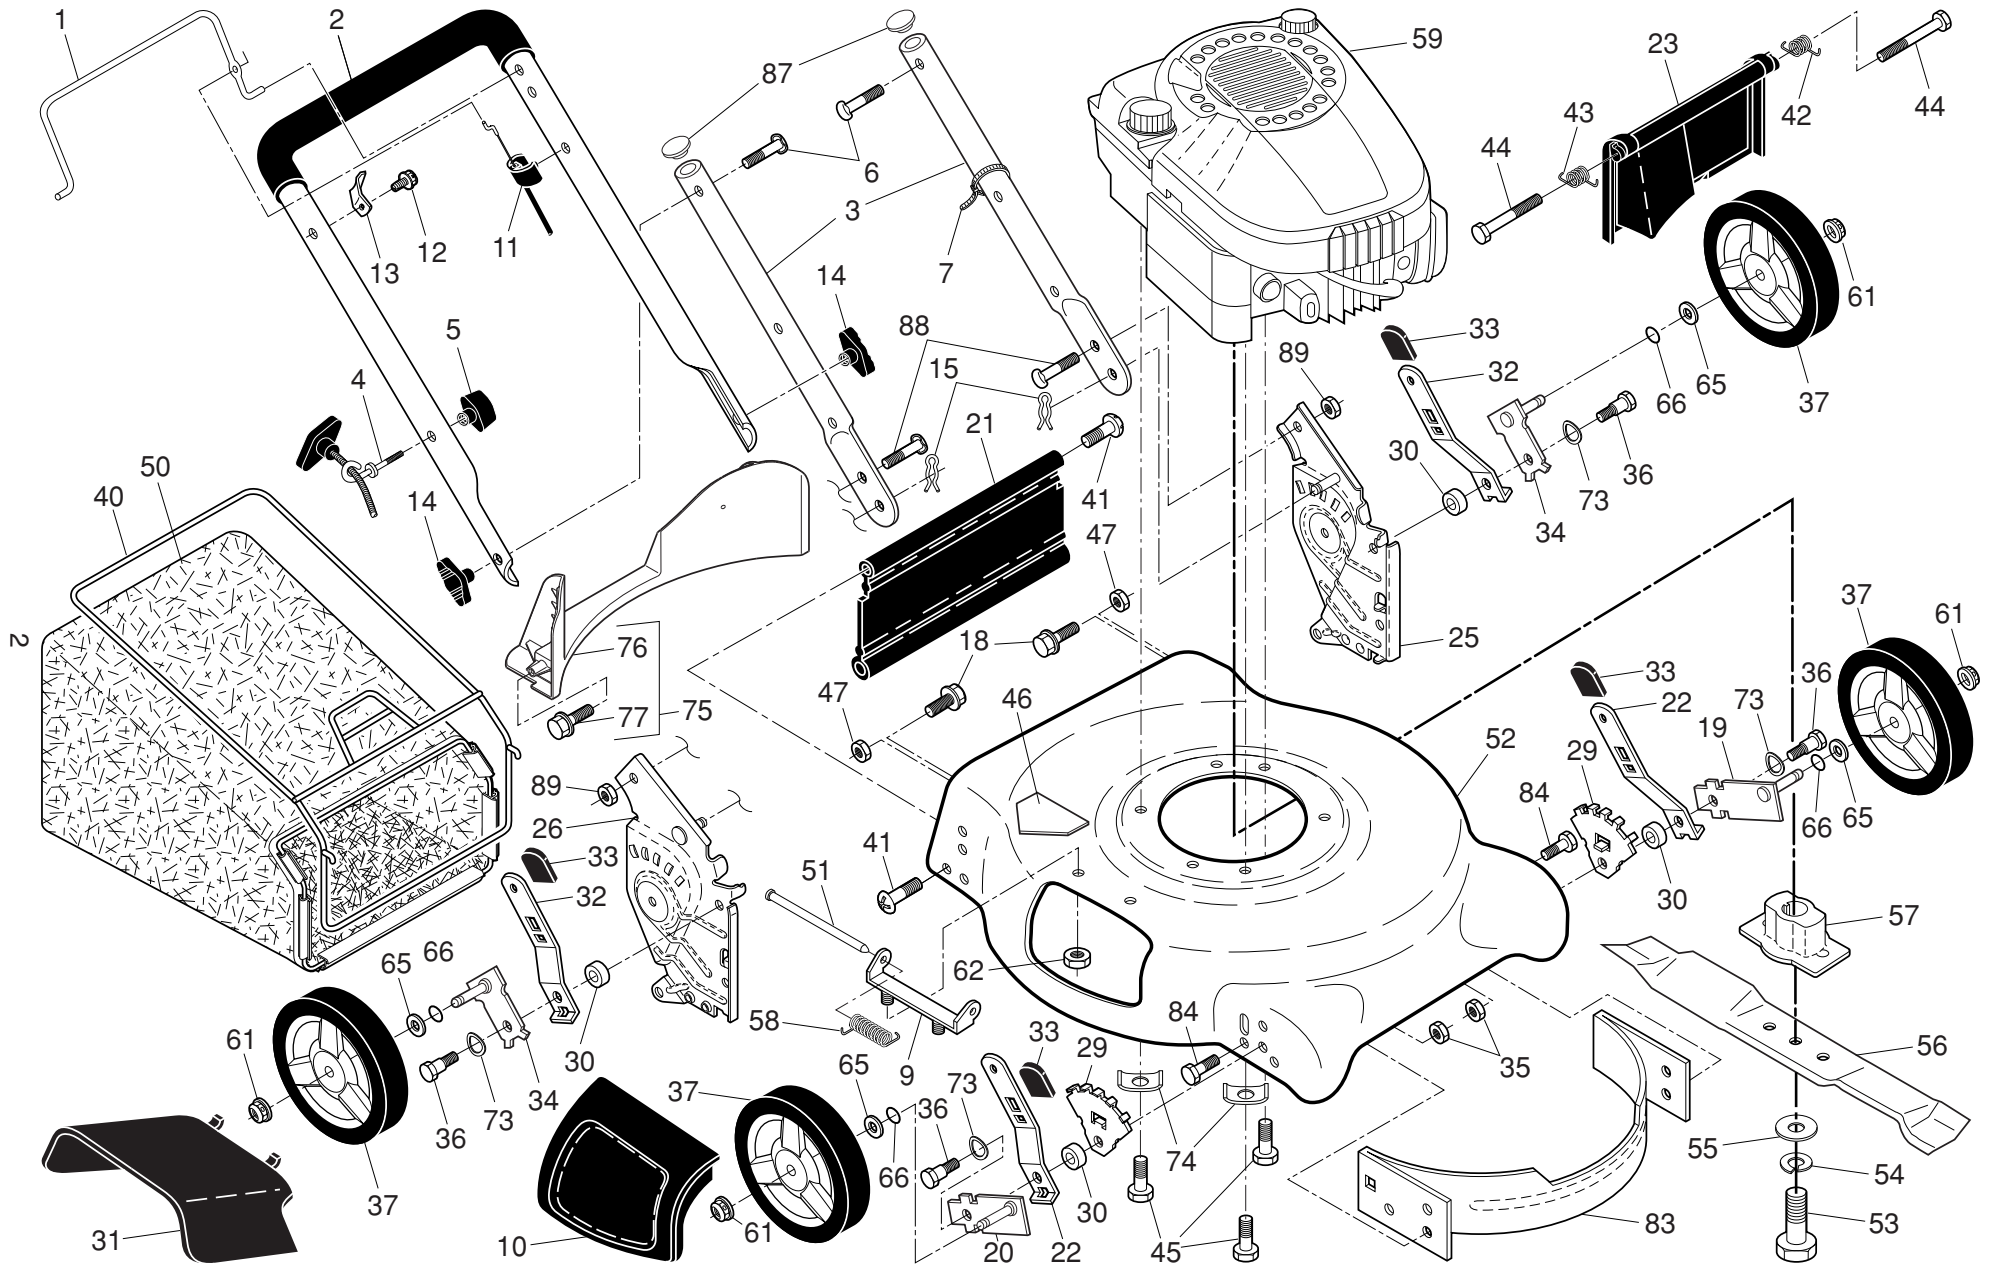

HUSQVARNA ROTARY LAWN MOWER - - MODEL NUMBER LC 153-HD (MFG. ID. NO. 96131003400)

HUSQVARNA ROTARY LAWN MOWER - - MODEL NUMBER LC 153-HD (MFG. ID. NO. 96131003400)

KEY NO.	PART NO.	DESCRIPTION	KEY NO.	PART NO.	DESCRIPTION
1	532 19 72-03	Control Bar, Molded	45	532 15 04-06	Screw, Hex Head, Threaded, Rolled 3/8-16 x 1
2	532 44 85-16	Upper Handle Assembly (Includes Foam Grip)	46	532 18 21-66	Danger Decal
3	580 63 86-03	Bar, Lower Handle	47	873 80 05-00	Nut, Hex
4	581 90 21-01	Rope Guide	50	581 00 21-02	Grassbag
5	581 91 26-01	T-Knob	51	532 14 72-86	Hinge Rod
6	532 19 15-74	Handle Bolt	52	581 70 83-22	Kit, Housing (Includes Key Number 46)
7	532 06 64-26	Wire Tie	53	532 85 10-84	Screw, Hex Head, Grade 8 3/8-24 x 1-3/8
9	532 15 41-32	Hinge Bracket	54	532 85 02-63	Helical Lockwasher
10	581 82 58-01	Mulcher Door	55	532 85 10-74	Hardened Washer
11	532 44 09-34	Engine Zone Control Cable	56	532 40 67-12	21" Blade
12	532 17 88-48	Screw, Hex Washer Head #10-16 x 5/8	57	532 41 83-73	Blade Adapter
13	532 43 00-34	Up-Stop Bracket	58	532 15 21-24	Hinge Spring
14	532 19 19-38	Handle Knob	59	586 25 26-01	Engine, Briggs & Stratton, Model Number 122T02-0011-EA (For engine service and replacement parts, call HOP, Inc. at 1-800-487-5951)
15	532 05 17-93	Hairpin Cotter	61	532 40 91-48	Flanged Locknut
18	817 60 04-06	Screw	62	873 80 04-00	Nut, Hex
19	532 40 66-89	Axle Arm Assembly, Front, LH	65	532 08 83-48	Washer, Flat
20	532 40 66-90	Axle Arm Assembly, Front, RH	66	532 19 74-80	O-Ring
21	532 41 86-55	Kit, Rear Skirt	73	532 40 16-30	Washer, Curved, Cylindrical
22	532 40 64-28	Selector Spring, Front	74	532 12 50-78	Washer, Special, Engine
23	581 42 56-01	Rear Door Assembly	75	532 41 36-93	Kit, Rear Baffle (Includes 3 Screws)
25	581 71 45-03	Handle Bracket, LH	76	532 41 05-89	Baffle, Rear
26	581 71 46-03	Handle Bracket, RH	77	817 41 13-12	Screw, Rear Baffle
29	532 41 05-94	Wheel Adjusting Bracket, Front	83	532 42 85-01	Baffle, Front
30	532 40 16-29	Spacer	84	817 00 05-10	Screw, Hex Head 5/8-16
31	532 18 55-95	Discharge Deflector	87	532 43 75-16	Plug, Handle Bar
32	532 41 08-88	Selector Spring, Rear	88	872 25 05-05	Bolt, Carriage
33	532 08 78-77	Selector Knob	89	873 97 05-00	Nut, Hex
34	532 41 08-90	Axle Arm Assembly, Rear	--	532 18 21-91	Warning Decal (not shown)
35	532 42 65-89	Nut, Hex	--	115 61 91-74	Operator's Manual, Africa
36	532 40 16-38	Shoulder Bolt 5/16-18	--	115 61 92-56	Operator's Manual, Caspian
37	532 41 08-31	Wheel & Tire Assembly, 8 x 1-3/4	--	115 61 92-72	Operator's Manual, East Euro
40	532 41 19-49	Frame, Grassbag	--	115 61 92-76	Operator's Manual, Mid-East
41	532 19 41-86	Screw			
42	532 40 54-21	Spring, LH			
43	532 40 54-23	Spring, RH			
44	532 18 41-93	Bolt, Rear Door			

NOTE: All component dimensions given in U.S. inches. 1 inch = 25.4 mm

IMPORTANT: Use only Original Equipment Manufacturer (O.E.M.) replacement parts. Failure to do so could be hazardous, damage your lawn mower and void your warranty.